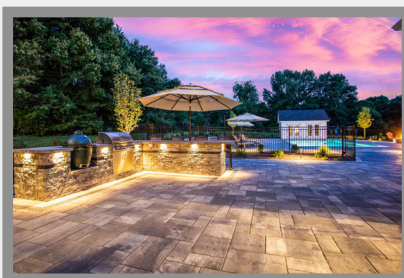

ENHANCE YOUR HOME WITH LANDSCAPE LIGHTING

ENHANCE
CURB APPEAL

ADDITIONAL
SAFETY & SECURITY

HIGHLIGHT HOME
FEATURES

EXPANDED
OUTDOOR LIVING

ENERGY
EFFICIENT

FEATURED SOLUTIONS

WALKWAYS

HARDSCAPES & PATIO

TREES & LANDSCAPES

STEP & DECKS

WATER FEATURES

ARCHES & PILLARS

TRANSFORM YOUR LANDSCAPE

ENHANCE YOUR LIFESTYLE

LIGHT UP THE NIGHT