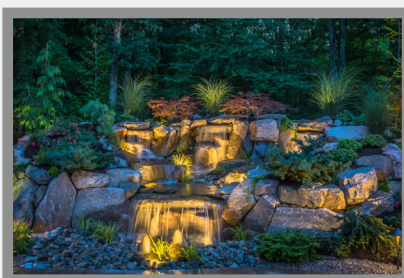

ENHANCE YOUR HOME WITH LANDSCAPE LIGHTING

ENHANCE
CURB APPEAL

ADDITIONAL
SAFETY & SECURITY

HIGHLIGHT HOME
FEATURES

EXPANDED
OUTDOOR LIVING

ENERGY
EFFICIENT

FEATURED SOLUTIONS

WALKWAYS

HARDSCAPES & PATIO

TREES & LANDSCAPES

STEP & DECKS

WATER FEATURES

ARCHES & PILLARS

TRANSFORM YOUR LANDSCAPE

ENHANCE YOUR LIFESTYLE

LIGHT UP THE NIGHT