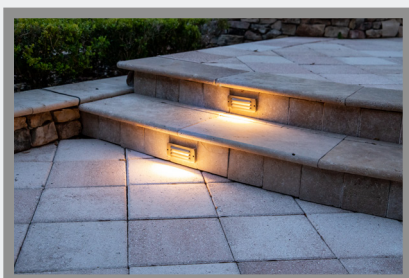

ENHANCE YOUR HOME WITH LANDSCAPE LIGHTING

ENHANCE
CURB APPEAL

ADDITIONAL
SAFETY & SECURITY

HIGHLIGHT HOME
FEATURES

EXPANDED
OUTDOOR LIVING

ENERGY
EFFICIENT

FEATURED SOLUTIONS

WALKWAYS

HARDSCAPES & PATIO

TREES & LANDSCAPES

STEP & DECKS

WATER FEATURES

ARCHES & PILLARS

TRANSFORM YOUR LANDSCAPE

ENHANCE YOUR LIFESTYLE

LIGHT UP THE NIGHT